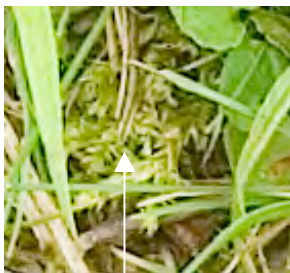

Footpath transect - Identification sheet 1

Agrimony

Bulbous Buttercup

Note small
point at tip of
each leaflet

Black Medick

Hedge Bedstraw

Bird's-foot-trefoil

Burnet-saxifrage

Cow Parsley

Dandelion - with jagged toothed leaves

Footpath transect - Identification sheet2

Common Knapweed (very variable - 2 forms are shown here)

Greater Plantain (leaves have stalks)

Marjoram (fragrant when bruised)

Ribwort plantain (leaf shape variable but never narrowed suddenly into a stalk)

Rough Hawkbit (leaves are hairy)

Hairy Violet

Moss

Yarrow (with very feathery leaves)

White clover - note white marks on leaves