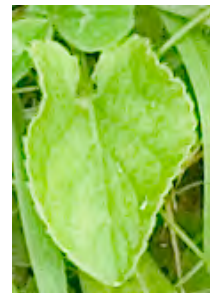

Cow Parsley

Dandelion - with jagged toothed leaves

Footpath transect - Identification sheet2

Common Knapweed (very variable - 2 forms are shown here)

Greater Plantain (leaves have stalks)

Marjoram (fragrant when bruised)

Ribwort plantain (leaf shape variable but never narrowed suddenly into a stalk)

Rough Hawkbit (leaves are hairy)

Hairy Violet

Moss

Yarrow (with very feathery leaves)

White clover - note white marks on leaves